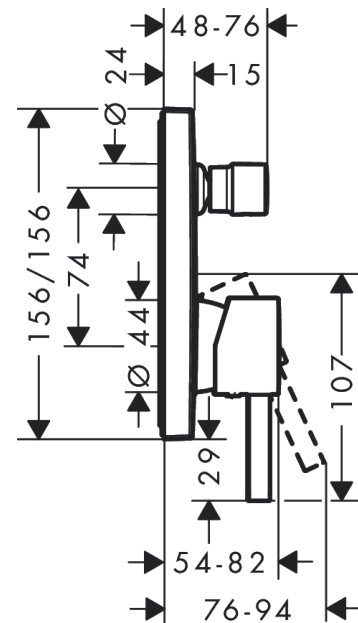

- 2 functions
- connection type: basic set
- maximum flow rate at 3 bar: 25 l/min
- flow rate for bath spout at 3 bar: 25 l/min
- flow rate of hand shower at 3 bar: 24,5 l/min
- min. operating pressure: 1 bar
- max. operating pressure: 10 bar
- ceramic cartridge
- temperature limitation adjustable
- diverter with automatic resetting
- non-return valve
- with silencer
- with integrated safety combination EN 1717

Design awards

reddot winner 2021

Product image

Scale drawing

Finoris

Single lever bath mixer for concealed installation with integrated security combination according to EN1717 for iBox universal

Surfaces: **Chrome** Article Number: **76416000**

Flowchart

Finoris

Single lever bath mixer for concealed installation with integrated security combination according to EN1717 for iBox universal

Surfaces: **Chrome** Article Number: **76416000**

Exploded Drawing

Spare part list

Year of production: >06/21

Pos.	Description	Article Number	Price	PU
1	handle	94298000	-	1
2	screw cover	96338000	-	1
3	diverter knob	98795000	-	1
4	hollow set screw M4x10	97667000	-	1
5	escutcheon 155 / 155 mm	94302000	-	1
6	O-ring 23x3	98142000	-	1
7	O-ring 43x3	98418000	-	1
8	sleeve	98790000	-	1
9	sleeve	98794000	-	1
10	holder for escutcheon	98793000	-	1
11	set of fixing screws	96454000	-	1
12	nut	98796000	-	1
13	O-ring 30x1,5	98433000	-	1
14	O-ring 39x1,5	98400000	-	1
15	cartridge, assy	92730000	-	1
16	locking screw for handle	95140000	-	1
17	seal	95008000	-	1
18	selector assy	95014000	-	1
19	O-ring 16x2,3	98207000	-	1
20	O-ring 20x2,5	92602000	-	1
21	set of screws	96525000	-	1
22	vacuum breaker	96753000	-	1
23	non return valve	96655000	-	1
24	O-Ring 22x2	98185000	-	1
25	O-ring 19x2	98426000	-	1
26	O-ring 16x2	98133000	-	1
27	noise reduction	94073000	-	1
28	extension 25 mm	13595000	-	1
29	set of fixing screws	97747000	-	1
30	extension 22 mm	13593000	-	1
a	concealed item	01800180	-	1