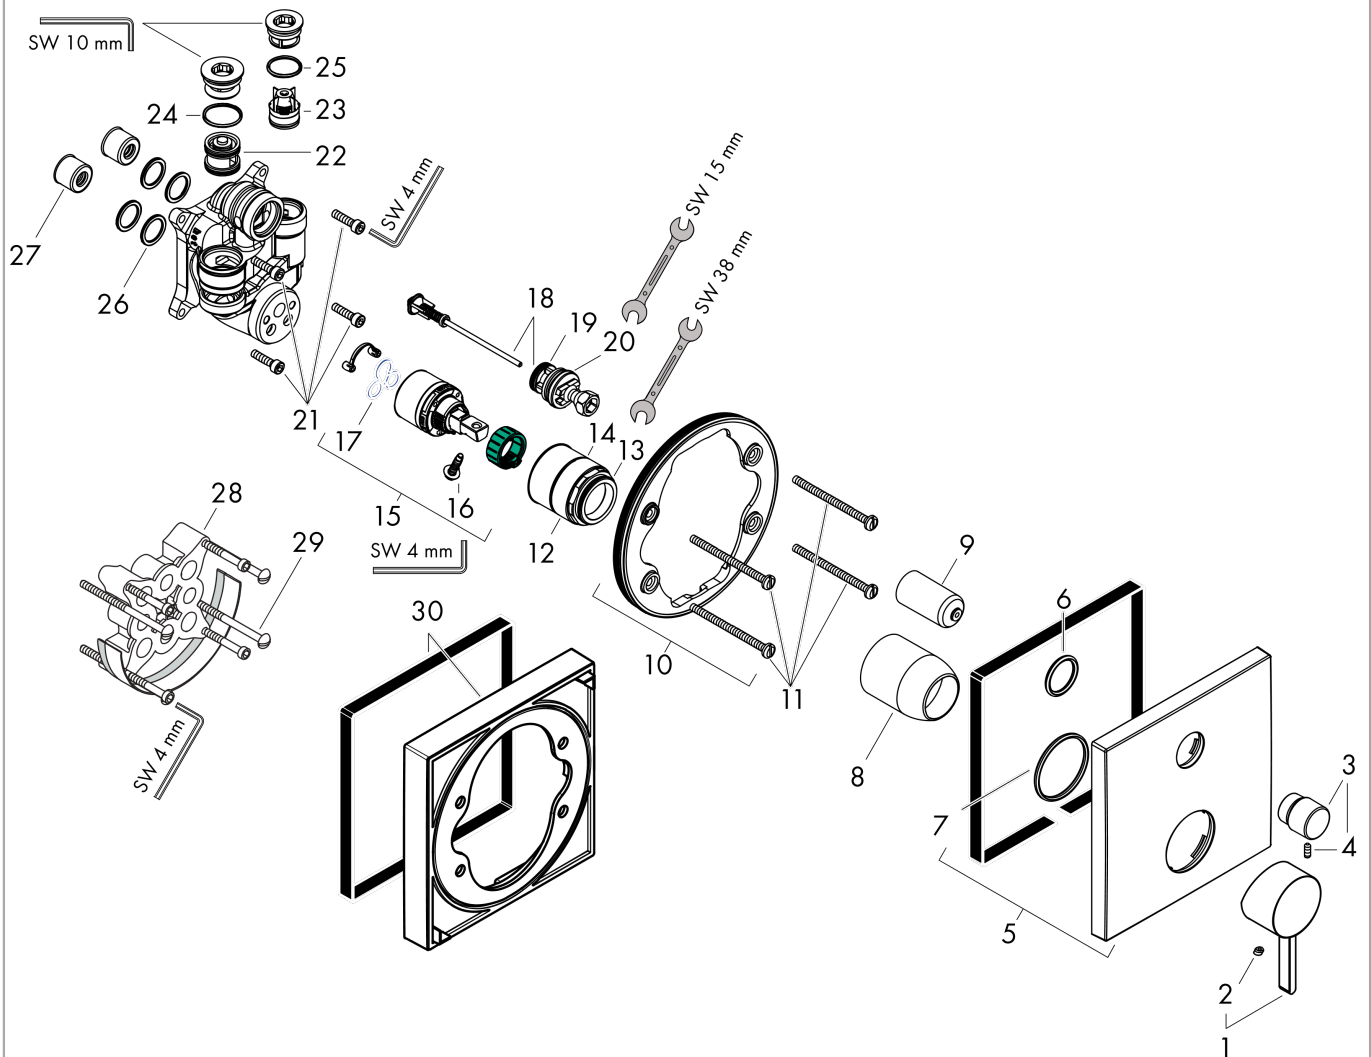

Finoris

Single lever bath mixer for concealed installation with integrated security combination according to EN1717 for iBox universal

Surfaces: **Chrome** Article Number: **76416000**

Exploded Drawing

Year of production: >06/21

Finoris

Single lever bath mixer for concealed installation with integrated security combination according to EN1717 for iBox universal

Surfaces: **Chrome** Article Number: **76416000**

Spare part list

Year of production: >06/21

Pos.	Description	Article Number	Price	PU
1	handle	94298000	-	1
2	screw cover	96338000	-	1
3	diverter knob	98795000	-	1
4	hollow set screw M4x10	97667000	-	1
5	escutcheon 155 / 155 mm	94302000	-	1
6	O-ring 23x3	98142000	-	1
7	O-ring 43x3	98418000	-	1
8	sleeve	98790000	-	1
9	sleeve	98794000	-	1
10	holder for escutcheon	98793000	-	1
11	set of fixing screws	96454000	-	1
12	nut	98796000	-	1
13	O-ring 30x1,5	98433000	-	1
14	O-ring 39x1,5	98400000	-	1
15	cartridge, assy	92730000	-	1
16	locking screw for handle	95140000	-	1
17	seal	95008000	-	1
18	selector assy	95014000	-	1
19	O-ring 16x2,3	98207000	-	1
20	O-ring 20x2,5	92602000	-	1
21	set of screws	96525000	-	1
22	vacuum breaker	96753000	-	1
23	non return valve	96655000	-	1
24	O-Ring 22x2	98185000	-	1
25	O-ring 19x2	98426000	-	1
26	O-ring 16x2	98133000	-	1
27	noise reduction	94073000	-	1
28	extension 25 mm	13595000	-	1
29	set of fixing screws	97747000	-	1
30	extension 22 mm	13593000	-	1
a	concealed item	01800180	-	1