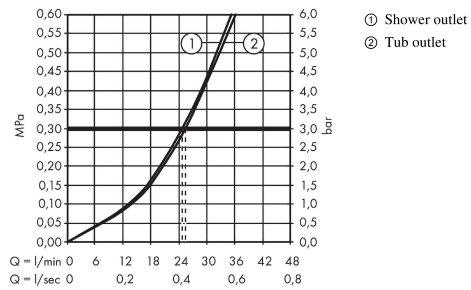

Finoris

Single lever bath mixer for concealed installation with integrated security combination according to EN1717 for iBox universal

Surfaces: **Chrome** Article Number: **76416000**

Flowchart